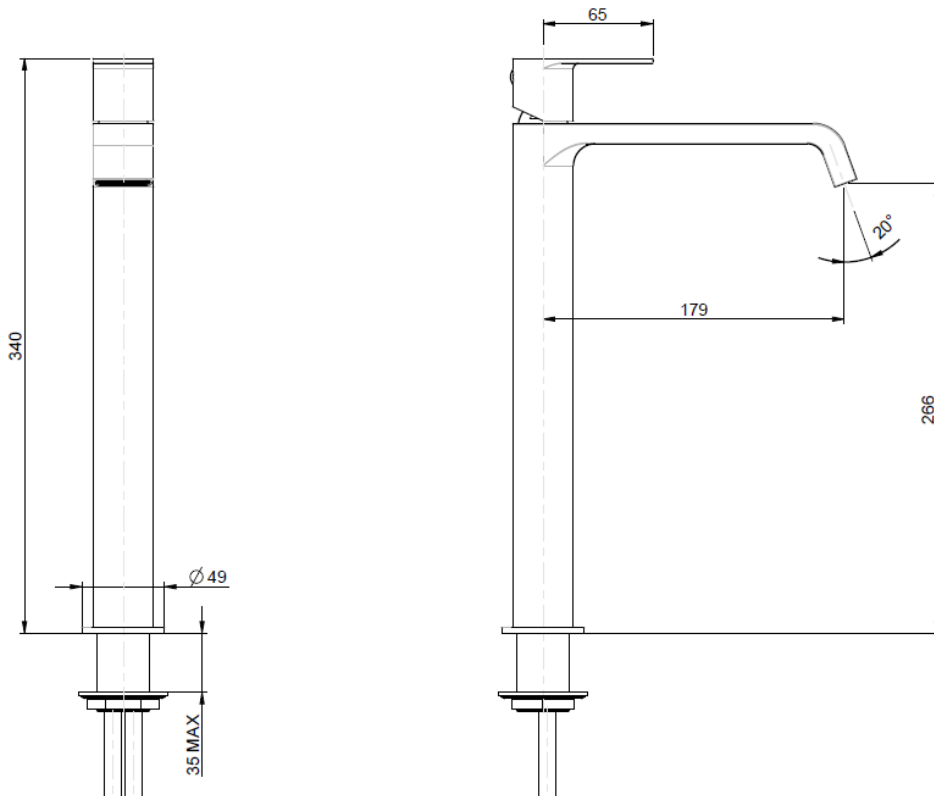

Proudly imported and distributed by
Gro Agencies Pty Ltd
Unit 2 / 37 Howe St, Osborne Park, WA, 6017
P 08 9446 3288 E info@groagencies.com.au W www.groagencies.com.au