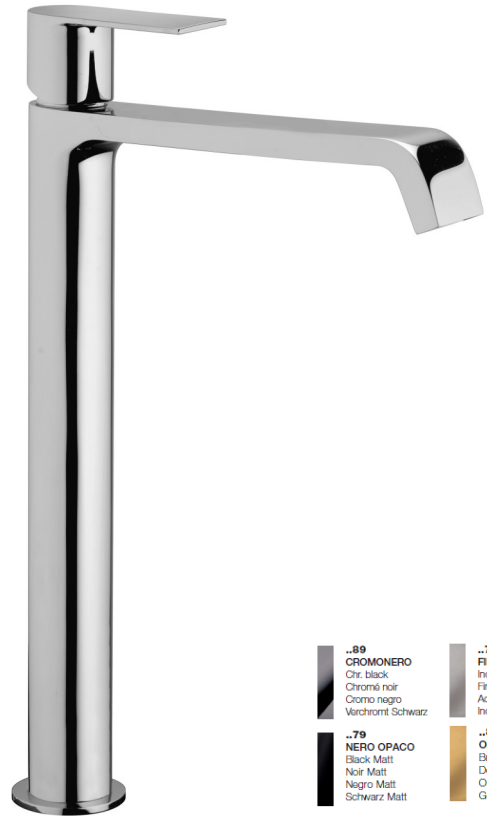

TOLOMEO TALL BASIN MIXER (83065 00 C08)

RUBINETTERIE

F.lli Frattini

Optional Colours:
Black Chrome - 83065 89 C08
Satin Inox - 83065 70 C08
Matt Black - 83065 79 C08
24c Brushed Gold - 83065 82 C08

Manufactured in Italy

5 Year Parts & Labour Warranty*
*Extra 10 year replacement
part warranty on cartridge

..89 CROMONERO Chr. black Chromé noir Cromo negro Verchromt Schwarz	..70 FINITURA INOX Inox finishing Finition inox Acabado inox Inox Oberfläche
..79 NERO OPACO Black Matt Noir Matt Negro Matt Schwarz Matt	..82 ORO ANTICO Brushed gold Doré brossé Oro capillato Gold gebürstet